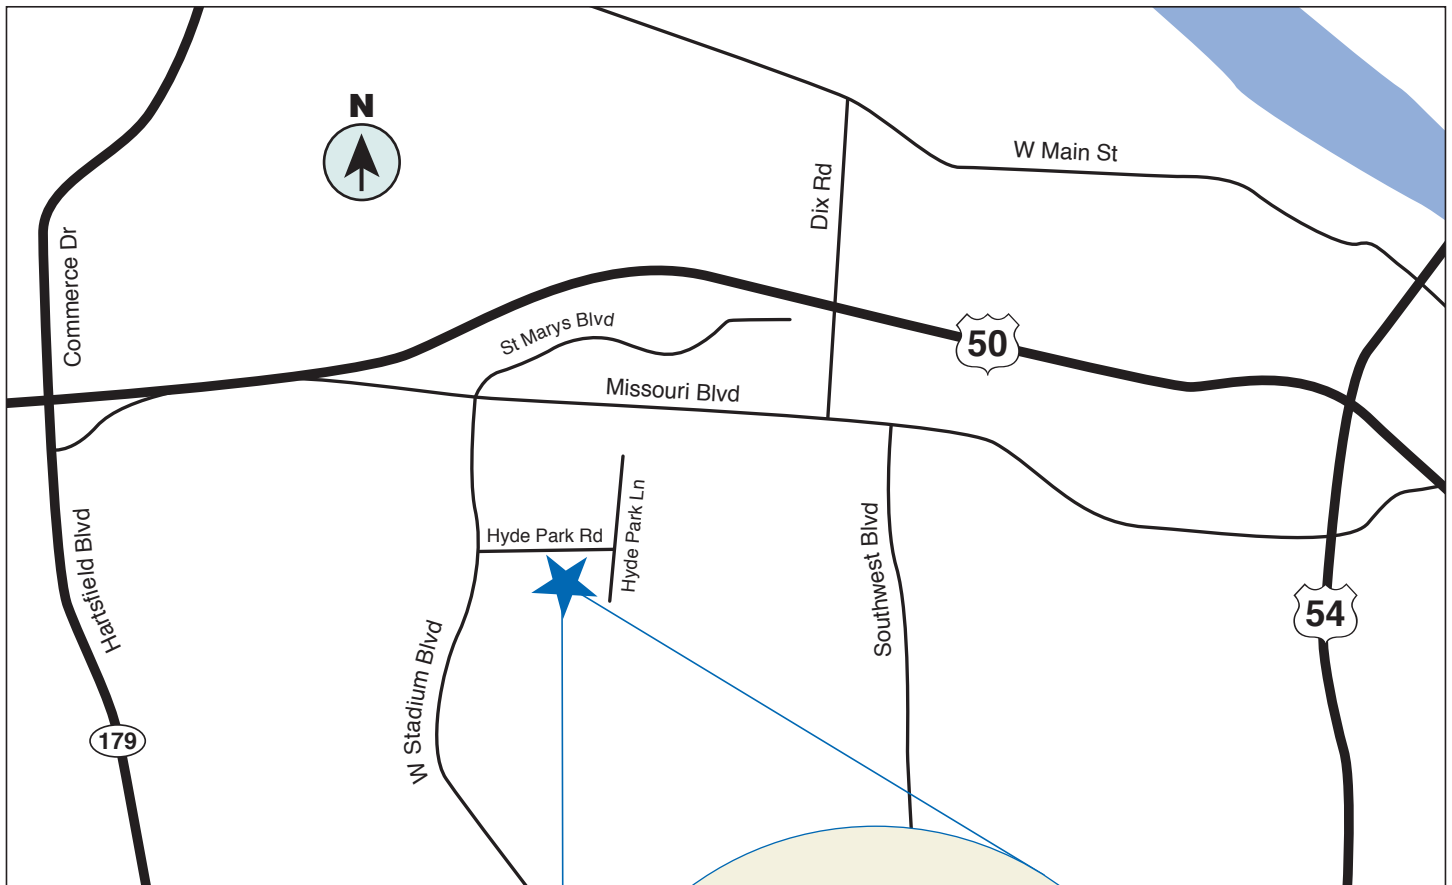

## Jefferson City

2412 Hyde Park Road, Suite A  
Jefferson City, MO 65109

P: 573.636.5227

Toll Free: 800.540.5221

F: 573.636.4579

[www.smithmoore.com](http://www.smithmoore.com)